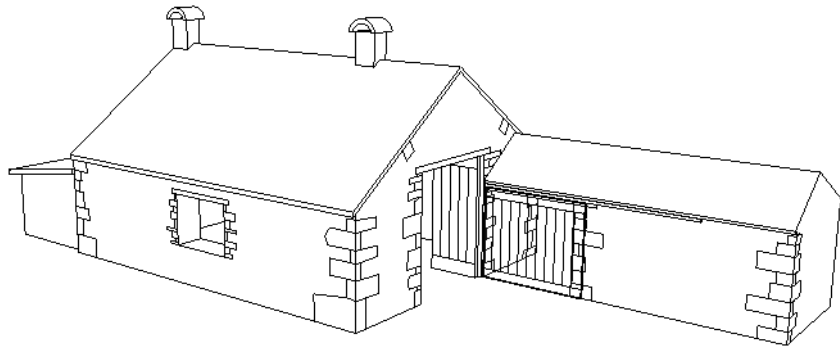

Lernion Locomotive Shed - Dinorwig Quarry  
Highest loco shed in Britain  
Scale 1:72

David Caplin  
skipper-iwb.co.uk

Left Side View

(The other side is in the slate heap)

Front View

Back View

Top View

Lernion Locomotive Shed - Dinorwig Quarry  
Highest loco shed in Britain  
Scale 1:72