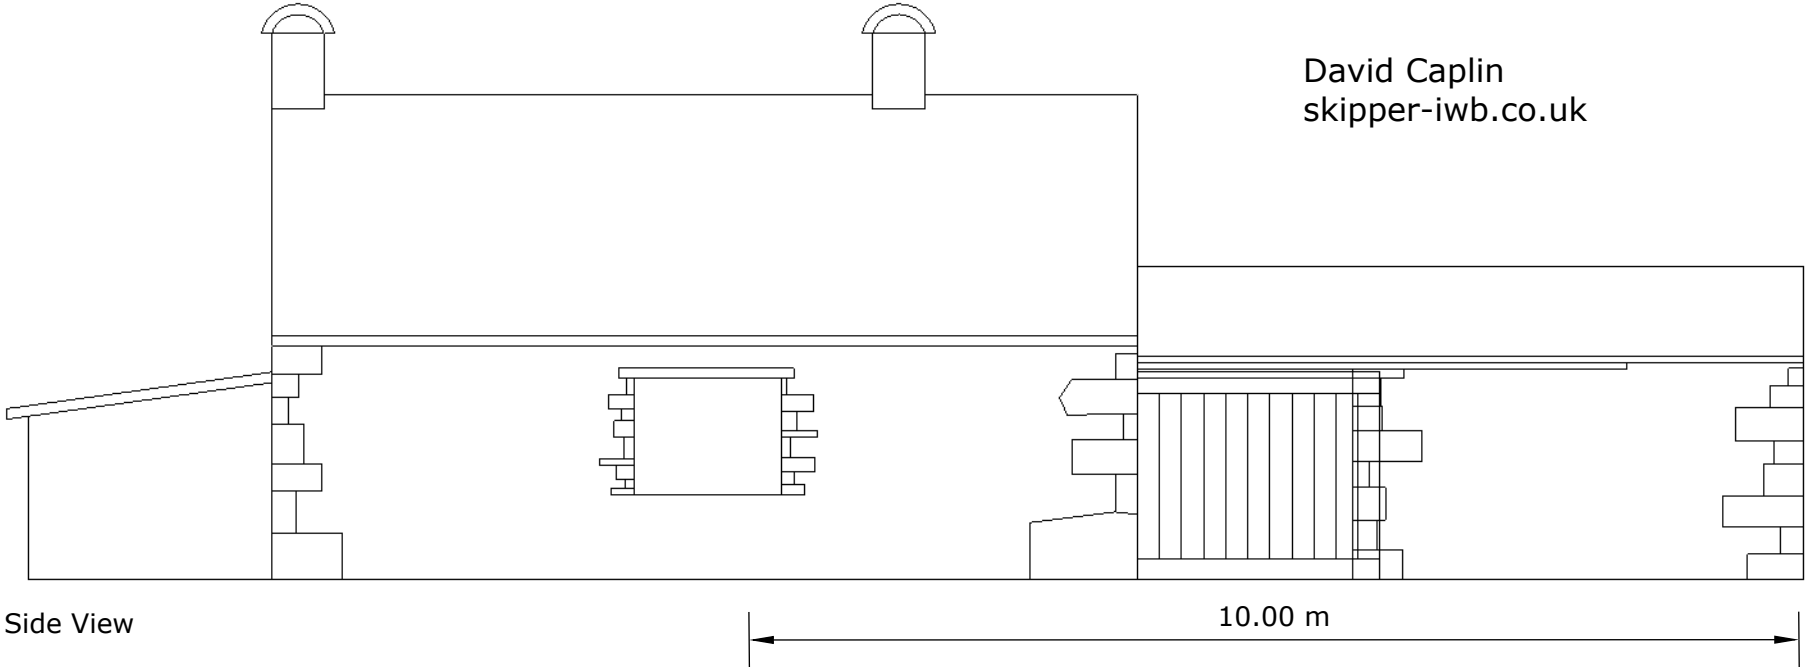

Lernion Locomotive Shed - Dinorwig Quarry  
Highest loco shed in Britain  
Scale 1:72

David Caplin  
skipper-iwb.co.uk

Left Side View

(The other side is in the slate heap)

Front View

Back View

Top View

Lernion Locomotive Shed - Dinorwig Quarry  
Highest loco shed in Britain  
Scale 1:72