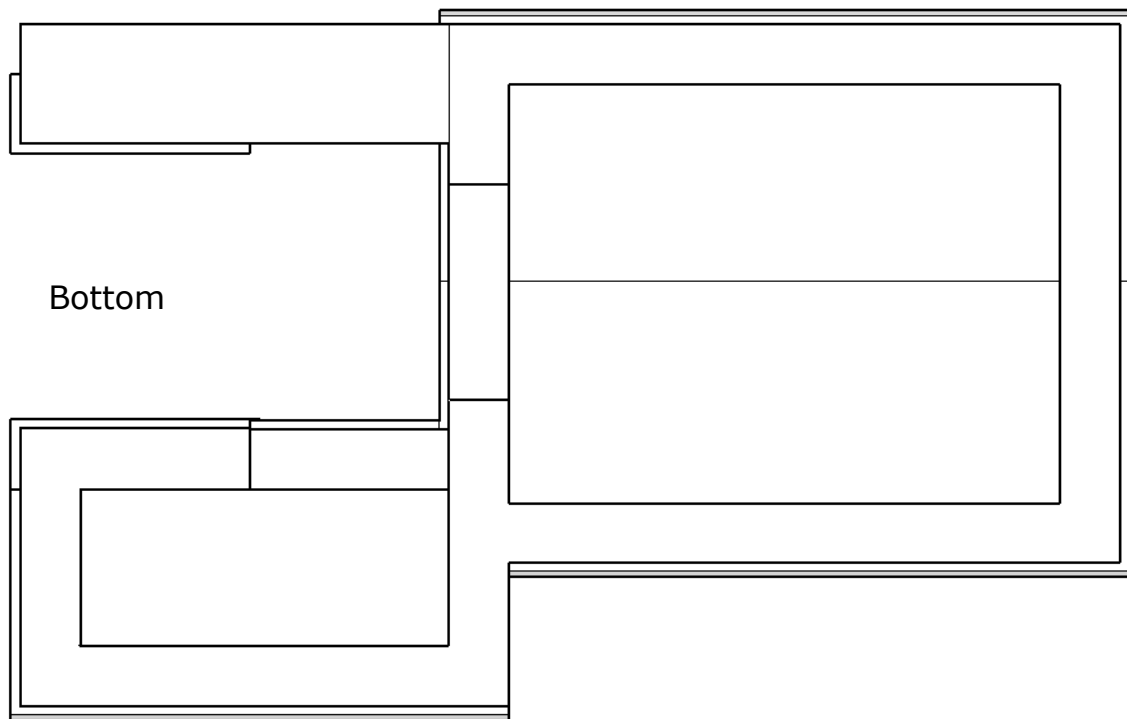

# Penrhydd Bach

Right Side

Left Side

Front

Back

Isometric view

Scale 4mm-1ft (1:76)  
Sketchup drawing by Skipper  
Original drawings and dimensions by  
Pete Wilson (April 1987)

Penrhydd Bach without rear store building which was added later

Cutting Sheet