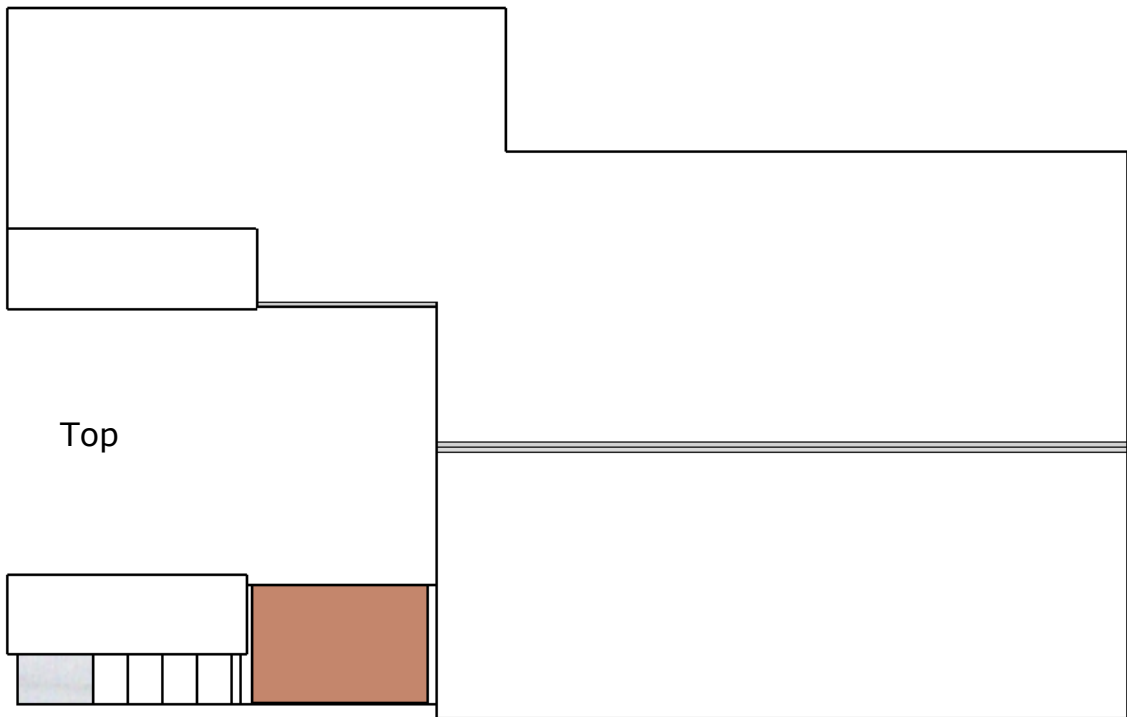

# Penrhydd Bach

Right Side

Left Side

Front

Back

Isometric view

Scale 4mm-1ft (1:76)  
Sketchup drawing by Skipper  
Original drawings and dimensions by  
Pete Wilson (April 1987)

Penrhydd Bach without rear store building which was added later

Cutting Sheet