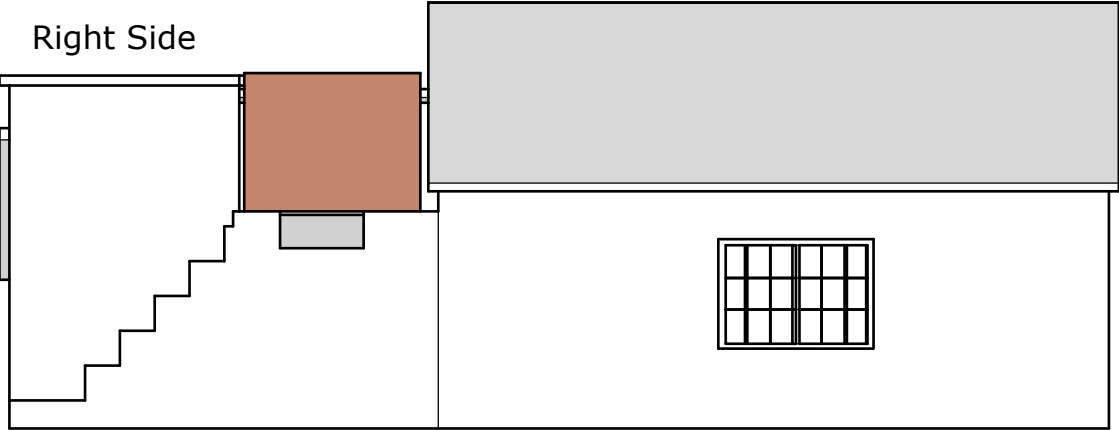

# Penrhydd Bach

Right Side

Left Side

Front

Back

Isometric view

Scale 4mm-1ft (1:76)  
Sketchup drawing by Skipper  
Original drawings and dimensions by  
Pete Wilson (April 1987)

Penrhydd Bach without rear store building which was added later

Cutting Sheet