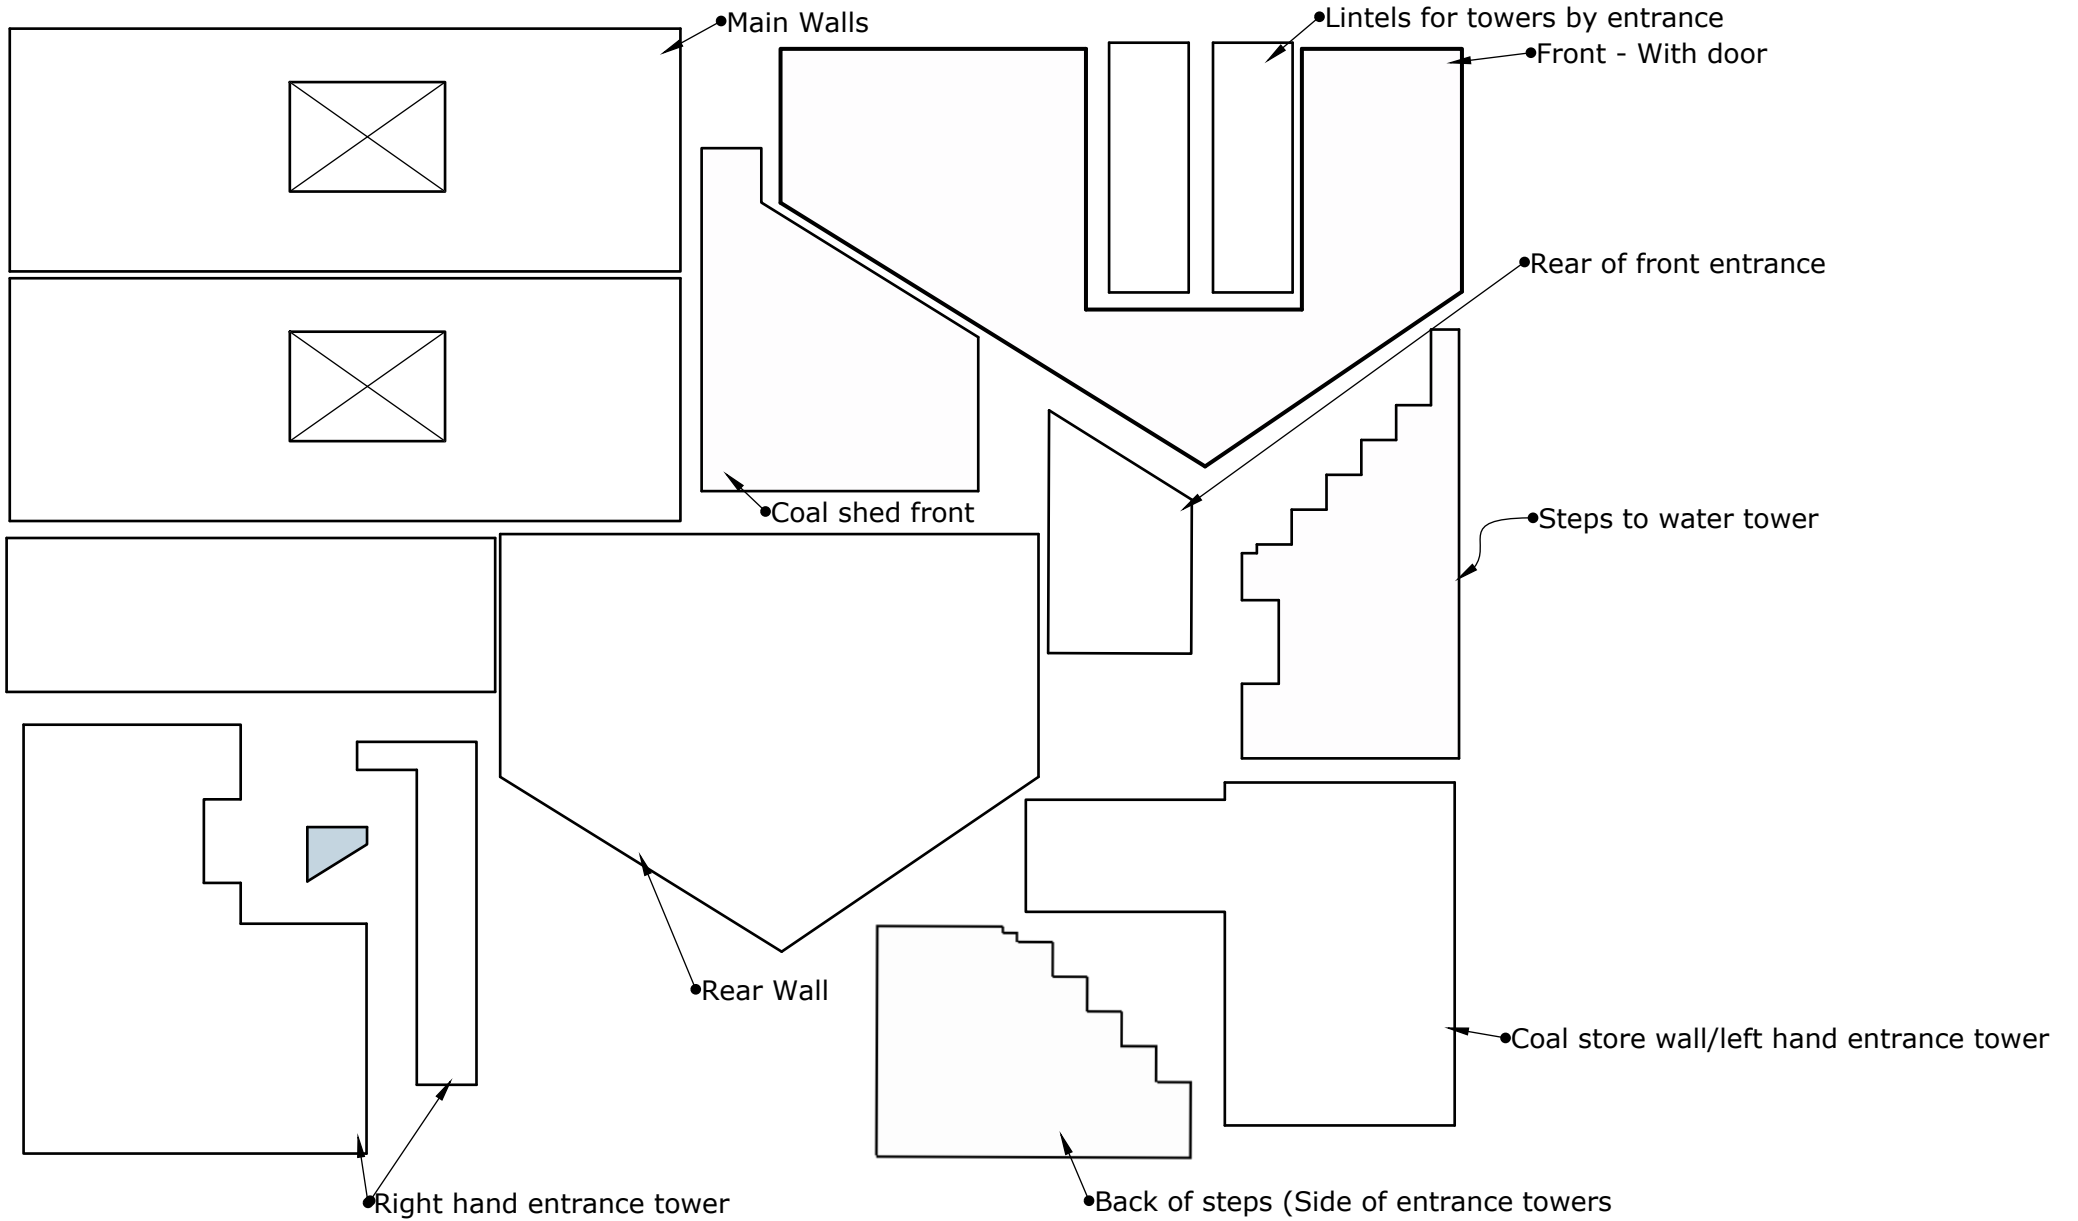

# Penrhydd Bach

Right Side

Left Side

Front

Back

Isometric view

Scale 4mm-1ft (1:76)  
Sketchup drawing by Skipper  
Original drawings and dimensions by  
Pete Wilson (April 1987)

Penrhydd Bach without rear store building which was added later

Cutting Sheet