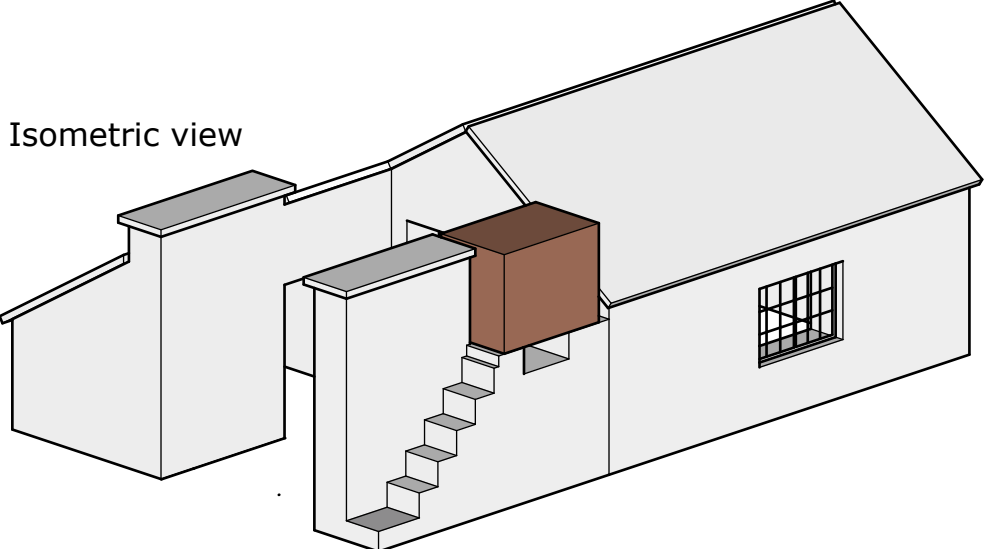

# Penrhydd Bach

Right Side

Left Side

Front

Back

Isometric view

Scale 4mm-1ft (1:76)  
Sketchup drawing by Skipper  
Original drawings and dimensions by  
Pete Wilson (April 1987)

Penrhydd Bach without rear store building which was added later

Cutting Sheet